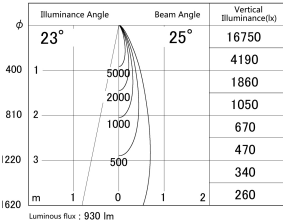

Item no. DD161-1025MB9027

Series Name: AMMA Φ80 series Lens type adjustable Antiglare (DD161-AG)

■ Lighting Distribution Curve (cd/1000 lm)

Installation	Recessed mount
Type	High-efficiency antiglare type adjustable downlight
Fixture wattage	10.5W
Beam angle	25deg
Color Temp.	2700K
CRI	Ra>90
Luminous	928 lm
Body	Die-castaluminumalloy
Body finish	N/A
Trim finish	Black
Reflector finish	Mirror
IP Rate	IP20
Light source	COB module
Input Voltage	AC220~240V
Dimming Type	Non-Dimmable
Certificate	CE,CCC
Cut Hole	80mm