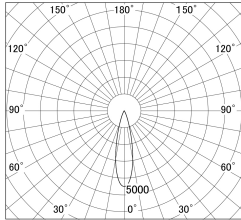

■ Lighting Distribution Curve (cd/1000 lm)