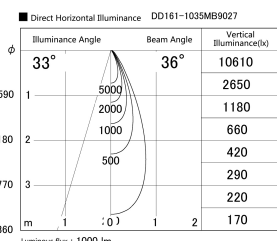

Item no. DD161-1035MB9027

Series Name: AMMA Φ80 series Lens type adjustable Antiglare (DD161-AG)

Installation	Recessed mount
Type	High-efficiency antiglare type adjustable downlight
Fixture wattage	10.5W
Beam angle	36deg
Color Temp.	2700K
CRI	Ra>90
Luminous	1002 lm
Body	Die-castaluminumalloy
Body finish	N/A
Trim finish	Black
Reflector finish	Mirror
IP Rate	IP20
Light source	COB module
Input Voltage	AC220~240V
Dimming Type	Non-Dimmable
Certificate	CE,CCC
Cut Hole	80mm