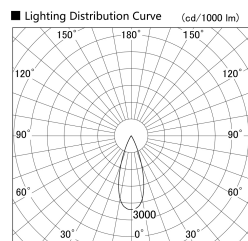

Item no. DD161-1035MB9027

Series Name: AMMA Φ80 series Lens type adjustable Antiglare (DD161-AG)

Installation	Recessed mount
Type	High-efficiency antiglare type adjustable downlight
Fixture wattage	10.5W
Beam angle	36deg
Color Temp.	2700K
CRI	Ra>90
Luminous	1002 lm
Body	Die-castaluminumalloy
Body finish	N/A
Trim finish	Black
Reflector finish	Mirror
IP Rate	IP20
Light source	COB module
Input Voltage	AC220~240V
Dimming Type	Non-Dimmable
Certificate	CE,CCC
Cut Hole	80mm