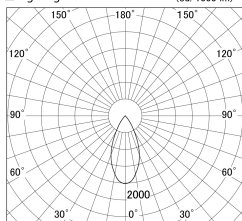

■ Lighting Distribution Curve (cd/1000 lm)