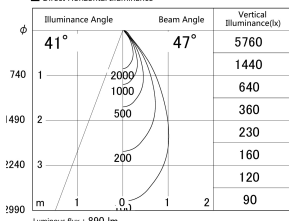

Item no. DD161-1045MB9027

Series Name: AMMA Φ80 series Lens type adjustable Antiglare (DD161-AG)

■ Lighting Distribution Curve (cd/1000 lm)

Installation	Recessed mount
Type	High-efficiency antiglare type adjustable downlight
Fixture wattage	10.5W
Beam angle	47deg
Color Temp.	2700K
CRI	Ra>90
Luminous	891 lm
Body	Die-castaluminumalloy
Body finish	N/A
Trim finish	Black
Reflector finish	Mirror
IP Rate	IP20
Light source	COB module
Input Voltage	AC220~240V
Dimming Type	Non-Dimmable
Certificate	CE,CCC
Cut Hole	80mm