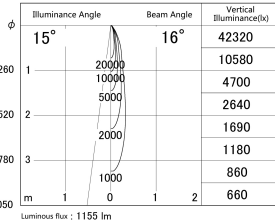

Item no. DD161-1515MB9027

Series Name: AMMA Φ80 series Lens type adjustable Antiglare (DD161-AG)

■ Lighting Distribution Curve (cd/1000 lm)

Installation	Recessed mount
Type	High-efficiency antiglare type adjustable downlight
Fixture wattage	14W
Beam angle	16deg
Color Temp.	2700K
CRI	Ra>90
Luminous	1155 lm
Body	Die-castaluminumalloy
Body finish	N/A
Trim finish	Black
Reflector finish	Mirror
IP Rate	IP20
Light source	COB module
Input Voltage	AC220~240V
Dimming Type	Non-Dimmable
Certificate	CE,CCC
Cut Hole	80mm