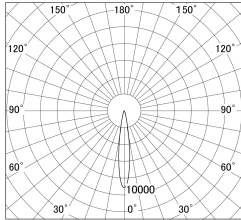

■ Lighting Distribution Curve (cd/1000 lm)