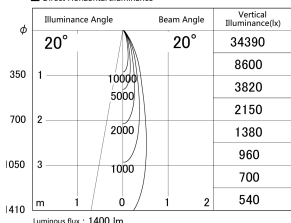

Item no. DD161-1520MB9027

Series Name: AMMA Φ 80 series Lens type adjustable Antiglare (DD161-AG)

■ Lighting Distribution Curve (cd/1000 lm)

Installation	Recessed mount
Type	High-efficiency antiglare type adjustable downlight
Fixture wattage	14W
Beam angle	20deg
Color Temp.	2700K
CRI	Ra>90
Luminous	1401 lm
Body	Die-castaluminumalloy
Body finish	N/A
Trim finish	Black
Reflector finish	Mirror
IP Rate	IP20
Light source	COB module
Input Voltage	AC220~240V
Dimming Type	Non-Dimmable
Certificate	CE,CCC
Cut Hole	80mm