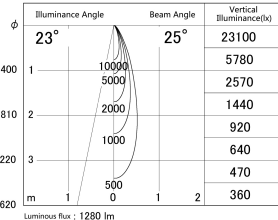

Item no. DD161-1525MB9027

Series Name: AMMA Φ80 series Lens type adjustable Antiglare (DD161-AG)

■ Lighting Distribution Curve (cd/1000 lm)

Installation	Recessed mount
Type	High-efficiency antiglare type adjustable downlight
Fixture wattage	14W
Beam angle	25deg
Color Temp.	2700K
CRI	Ra>90
Luminous	1280 lm
Body	Die-cast aluminum alloy
Body finish	N/A
Trim finish	Black
Reflector finish	Mirror
IP Rate	IP20
Light source	COB module
Input Voltage	AC220~240V
Dimming Type	Non-Dimmable
Certificate	CE,CCC
Cut Hole	80mm