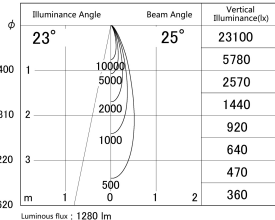

Item no. DD161-1525MB9027

Series Name: AMMA Φ80 series Lens type adjustable Antiglare (DD161-AG)

■ Lighting Distribution Curve (cd/1000 lm)

Installation	Recessed mount
Type	High-efficiency antiglare type adjustable downlight
Fixture wattage	14W
Beam angle	25deg
Color Temp.	2700K
CRI	Ra>90
Luminous	1280 lm
Body	Die-castaluminumalloy
Body finish	N/A
Trim finish	Black
Reflector finish	Mirror
IP Rate	IP20
Light source	COB module
Input Voltage	AC220~240V
Dimming Type	Non-Dimmable
Certificate	CE,CCC
Cut Hole	80mm