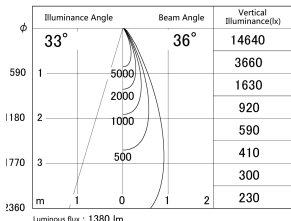

Item no. DD161-1535MB9027

Series Name: AMMA Φ80 series Lens type adjustable Antiglare (DD161-AG)

■ Lighting Distribution Curve (cd/1000 lm)

Installation	Recessed mount
Type	High-efficiency antiglare type adjustable downlight
Fixture wattage	14W
Beam angle	36deg
Color Temp.	2700K
CRI	Ra>90
Luminous	1382 lm
Body	Die-castaluminumalloy
Body finish	N/A
Trim finish	Black
Reflector finish	Mirror
IP Rate	IP20
Light source	COB module
Input Voltage	AC220~240V
Dimming Type	Non-Dimmable
Certificate	CE,CCC
Cut Hole	80mm