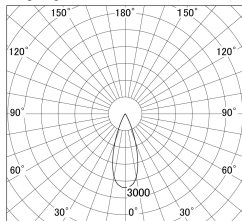

■ Lighting Distribution Curve (cd/1000 lm)