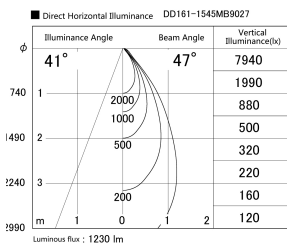

Item no. DD161-1545MB9027

Series Name: AMMA Φ80 series Lens type adjustable Antiglare (DD161-AG)

Installation	Recessed mount
Type	High-efficiency antiglare type adjustable downlight
Fixture wattage	14W
Beam angle	47deg
Color Temp.	2700K
CRI	Ra>90
Luminous	1229 lm
Body	Die-castaluminumalloy
Body finish	N/A
Trim finish	Black
Reflector finish	Mirror
IP Rate	IP20
Light source	COB module
Input Voltage	AC220~240V
Dimming Type	Non-Dimmable
Certificate	CE,CCC
Cut Hole	80mm