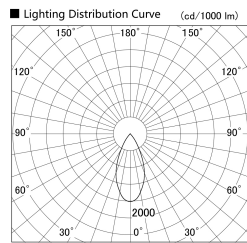

Item no. DD161-1545MB9027

Series Name: AMMA Φ80 series Lens type adjustable Antiglare (DD161-AG)

Installation	Recessed mount
Type	High-efficiency antiglare type adjustable downlight
Fixture wattage	14W
Beam angle	47deg
Color Temp.	2700K
CRI	Ra>90
Luminous	1229 lm
Body	Die-castaluminumalloy
Body finish	N/A
Trim finish	Black
Reflector finish	Mirror
IP Rate	IP20
Light source	COB module
Input Voltage	AC220~240V
Dimming Type	Non-Dimmable
Certificate	CE,CCC
Cut Hole	80mm