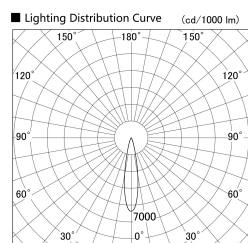

Item no. DD161-2020MB9027

Series Name: AMMA Φ80 series Lens type adjustable Antiglare (DD161-AG)

Installation	Recessed mount
Type	High-efficiency antiglare type adjustable downlight
Fixture wattage	21W
Beam angle	20deg
Color Temp.	2700K
CRI	Ra>90
Luminous	1956 lm
Body	Die-castaluminumalloy
Body finish	N/A
Trim finish	Black
Reflector finish	Mirror
IP Rate	IP20
Light source	COB module
Input Voltage	AC220~240V
Dimming Type	Non-Dimmable
Certificate	CE,CCC
Cut Hole	80mm