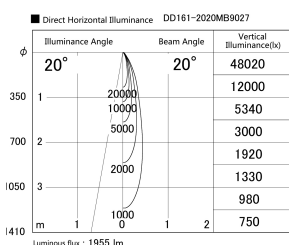

Item no. DD161-2020MB9027

Series Name: AMMA Φ80 series Lens type adjustable Antiglare (DD161-AG)

Installation	Recessed mount
Type	High-efficiency antiglare type adjustable downlight
Fixture wattage	21W
Beam angle	20deg
Color Temp.	2700K
CRI	Ra>90
Luminous	1956 lm
Body	Die-castaluminumalloy
Body finish	N/A
Trim finish	Black
Reflector finish	Mirror
IP Rate	IP20
Light source	COB module
Input Voltage	AC220~240V
Dimming Type	Non-Dimmable
Certificate	CE,CCC
Cut Hole	80mm