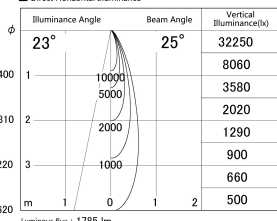

Item no. DD161-2025MB9027

Series Name: AMMA Φ80 series Lens type adjustable Antiglare (DD161-AG)

■ Lighting Distribution Curve (cd/1000 lm)

Installation	Recessed mount
Type	High-efficiency antiglare type adjustable downlight
Fixture wattage	21W
Beam angle	25deg
Color Temp.	2700K
CRI	Ra>90
Luminous	1787 lm
Body	Die-castaluminumalloy
Body finish	N/A
Trim finish	Black
Reflector finish	Mirror
IP Rate	IP20
Light source	COB module
Input Voltage	AC220~240V
Dimming Type	Non-Dimmable
Certificate	CE,CCC
Cut Hole	80mm