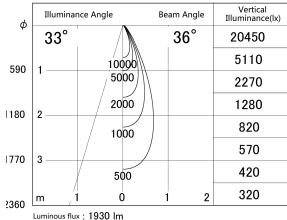

Item no. DD161-2035MB9027

Series Name: AMMA Φ80 series Lens type adjustable Antiglare (DD161-AG)

■ Lighting Distribution Curve (cd/1000 lm)

Installation	Recessed mount
Type	High-efficiency antiglare type adjustable downlight
Fixture wattage	21W
Beam angle	36deg
Color Temp.	2700K
CRI	Ra>90
Luminous	1930 lm
Body	Die-castaluminumalloy
Body finish	N/A
Trim finish	Black
Reflector finish	Mirror
IP Rate	IP20
Light source	COB module
Input Voltage	AC220~240V
Dimming Type	Non-Dimmable
Certificate	CE,CCC
Cut Hole	80mm