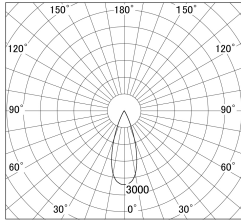

■ Lighting Distribution Curve (cd/1000 lm)