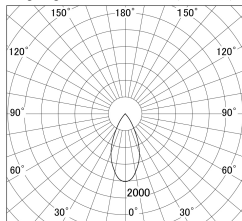

■ Lighting Distribution Curve (cd/1000 lm)