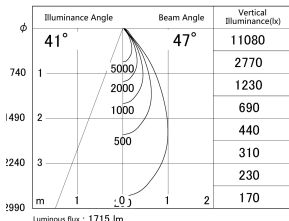

Item no. DD161-2045MB9027

Series Name: AMMA Φ80 series Lens type adjustable Antiglare (DD161-AG)

■ Lighting Distribution Curve (cd/1000 lm)

Installation	Recessed mount
Type	High-efficiency antiglare type adjustable downlight
Fixture wattage	21W
Beam angle	47deg
Color Temp.	2700K
CRI	Ra>90
Luminous	1715 lm
Body	Die-castaluminumalloy
Body finish	N/A
Trim finish	Black
Reflector finish	Mirror
IP Rate	IP20
Light source	COB module
Input Voltage	AC220~240V
Dimming Type	Non-Dimmable
Certificate	CE,CCC
Cut Hole	80mm