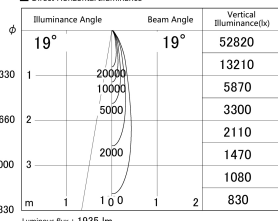

Item no. DD161-2520MB9027

Series Name: AMMA Φ80 series Lens type adjustable Antiglare (DD161-AG)

■ Lighting Distribution Curve (cd/1000 lm)

Installation	Recessed mount
Type	High-efficiency antiglare type adjustable downlight
Fixture wattage	24W
Beam angle	19deg
Color Temp.	2700K
CRI	Ra>90
Luminous	1936 lm
Body	Die-castaluminumalloy
Body finish	N/A
Trim finish	Black
Reflector finish	Mirror
IP Rate	IP20
Light source	COB module
Input Voltage	AC220~240V
Dimming Type	Non-Dimmable
Certificate	CE,CCC
Cut Hole	80mm