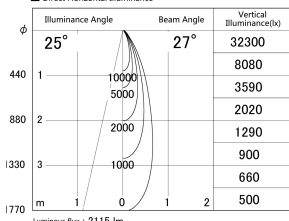

Item no. DD161-2525MB9027

Series Name: AMMA Φ80 series Lens type adjustable Antiglare (DD161-AG)

■ Lighting Distribution Curve (cd/1000 lm)

Installation	Recessed mount
Type	High-efficiency antiglare type adjustable downlight
Fixture wattage	24W
Beam angle	27deg
Color Temp.	2700K
CRI	Ra>90
Luminous	2113 lm
Body	Die-castaluminumalloy
Body finish	N/A
Trim finish	Black
Reflector finish	Mirror
IP Rate	IP20
Light source	COB module
Input Voltage	AC220~240V
Dimming Type	Non-Dimmable
Certificate	CE,CCC
Cut Hole	80mm