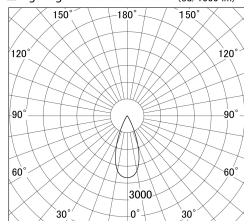

■ Lighting Distribution Curve (cd/1000 lm)