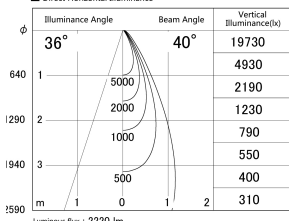

Item no. DD161-2540MB9027

Series Name: AMMA Φ80 series Lens type adjustable Antiglare (DD161-AG)

■ Lighting Distribution Curve (cd/1000 lm)

Installation	Recessed mount
Type	High-efficiency antiglare type adjustable downlight
Fixture wattage	24W
Beam angle	40deg
Color Temp.	2700K
CRI	Ra>90
Luminous	2221 lm
Body	Die-castaluminumalloy
Body finish	N/A
Trim finish	Black
Reflector finish	Mirror
IP Rate	IP20
Light source	COB module
Input Voltage	AC220~240V
Dimming Type	Non-Dimmable
Certificate	CE,CCC
Cut Hole	80mm