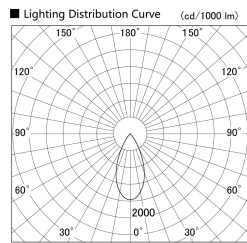

Item no. DD161-2545MB9027

Series Name: AMMA Φ80 series Lens type adjustable Antiglare (DD161-AG)

Installation	Recessed mount
Type	High-efficiency antiglare type adjustable downlight
Fixture wattage	24W
Beam angle	47deg
Color Temp.	2700K
CRI	Ra>90
Luminous	1991 lm
Body	Die-castaluminumalloy
Body finish	N/A
Trim finish	Black
Reflector finish	Mirror
IP Rate	IP20
Light source	COB module
Input Voltage	AC220~240V
Dimming Type	Non-Dimmable
Certificate	CE,CCC
Cut Hole	80mm