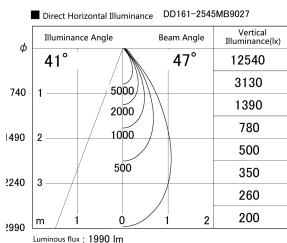

Item no. DD161-2545MB9027

Series Name: AMMA Φ80 series Lens type adjustable Antiglare (DD161-AG)

Installation	Recessed mount
Type	High-efficiency antiglare type adjustable downlight
Fixture wattage	24W
Beam angle	47deg
Color Temp.	2700K
CRI	Ra>90
Luminous	1991 lm
Body	Die-castaluminumalloy
Body finish	N/A
Trim finish	Black
Reflector finish	Mirror
IP Rate	IP20
Light source	COB module
Input Voltage	AC220~240V
Dimming Type	Non-Dimmable
Certificate	CE,CCC
Cut Hole	80mm