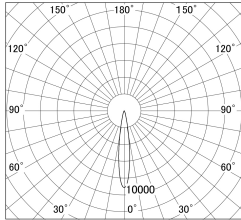

■ Lighting Distribution Curve (cd/1000 lm)