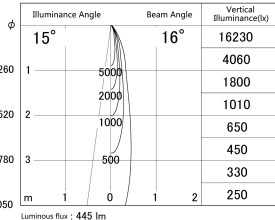

Item no. DD161-0515MB9030

Series Name: AMMA Φ80 series Lens type adjustable Antiglare (DD161-AG)

■ Lighting Distribution Curve (cd/1000 lm)

Installation	Recessed mount
Type	High-efficiency antiglare type adjustable downlight
Fixture wattage	5W
Beam angle	16deg
Color Temp.	3000K
CRI	Ra>90
Luminous	443 lm
Body	Die-castaluminumalloy
Body finish	N/A
Trim finish	Black
Reflector finish	Mirror
IP Rate	IP20
Light source	COB module
Input Voltage	AC220~240V
Dimming Type	Non-Dimmable
Certificate	CE,CCC
Cut Hole	80mm