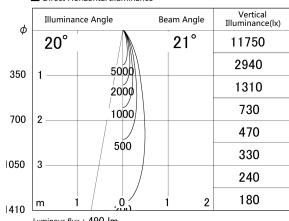

Item no. DD161-0520MB9030

Series Name: AMMA Φ80 series Lens type adjustable Antiglare (DD161-AG)

■ Lighting Distribution Curve (cd/1000 lm)

Installation	Recessed mount
Type	High-efficiency antiglare type adjustable downlight
Fixture wattage	5W
Beam angle	21deg
Color Temp.	3000K
CRI	Ra>90
Luminous	489 lm
Body	Die-castaluminumalloy
Body finish	N/A
Trim finish	Black
Reflector finish	Mirror
IP Rate	IP20
Light source	COB module
Input Voltage	AC220~240V
Dimming Type	Non-Dimmable
Certificate	CE,CCC
Cut Hole	80mm