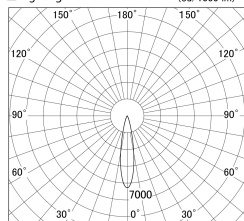

■ Lighting Distribution Curve (cd/1000 lm)