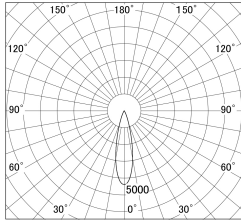

■ Lighting Distribution Curve (cd/1000 lm)