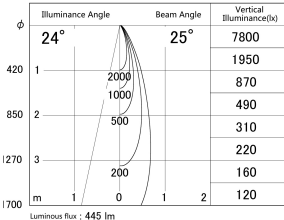

Item no. DD161-0525MB9030

Series Name: AMMA Φ 80 series Lens type adjustable Antiglare (DD161-AG)

■ Lighting Distribution Curve (cd/1000 lm)

Installation	Recessed mount
Type	High-efficiency antiglare type adjustable downlight
Fixture wattage	5W
Beam angle	25deg
Color Temp.	3000K
CRI	Ra>90
Luminous	444 lm
Body	Die-castaluminumalloy
Body finish	N/A
Trim finish	Black
Reflector finish	Mirror
IP Rate	IP20
Light source	COB module
Input Voltage	AC220~240V
Dimming Type	Non-Dimmable
Certificate	CE,CCC
Cut Hole	80mm