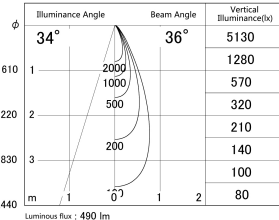

Item no. DD161-0535MB9030

Series Name: AMMA Φ80 series Lens type adjustable Antiglare (DD161-AG)

■ Lighting Distribution Curve (cd/1000 lm)

Installation	Recessed mount
Type	High-efficiency antiglare type adjustable downlight
Fixture wattage	5W
Beam angle	36deg
Color Temp.	3000K
CRI	Ra>90
Luminous	489 lm
Body	Die-castaluminumalloy
Body finish	N/A
Trim finish	Black
Reflector finish	Mirror
IP Rate	IP20
Light source	COB module
Input Voltage	AC220~240V
Dimming Type	Non-Dimmable
Certificate	CE,CCC
Cut Hole	80mm