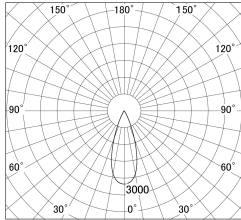

■ Lighting Distribution Curve (cd/1000 lm)