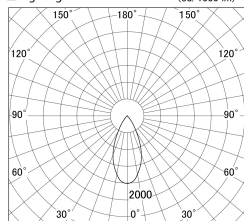

■ Lighting Distribution Curve (cd/1000 lm)