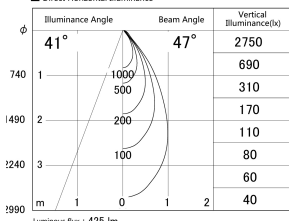

Item no. DD161-0545MB9030

Series Name: AMMA Φ80 series Lens type adjustable Antiglare (DD161-AG)

■ Lighting Distribution Curve (cd/1000 lm)

Installation	Recessed mount
Type	High-efficiency antiglare type adjustable downlight
Fixture wattage	5W
Beam angle	47deg
Color Temp.	3000K
CRI	Ra>90
Luminous	426 lm
Body	Die-castaluminumalloy
Body finish	N/A
Trim finish	Black
Reflector finish	Mirror
IP Rate	IP20
Light source	COB module
Input Voltage	AC220~240V
Dimming Type	Non-Dimmable
Certificate	CE,CCC
Cut Hole	80mm