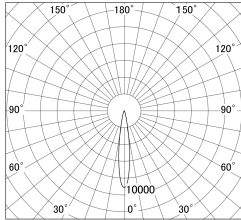

■ Lighting Distribution Curve (cd/1000 lm)