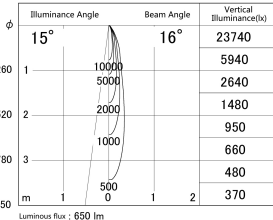

Item no. DD161-0815MB9030

Series Name: AMMA Φ80 series Lens type adjustable Antiglare (DD161-AG)

■ Lighting Distribution Curve (cd/1000 lm)

Installation	Recessed mount
Type	High-efficiency antiglare type adjustable downlight
Fixture wattage	7.5W
Beam angle	16deg
Color Temp.	3000K
CRI	Ra>90
Luminous	648 lm
Body	Die-cast aluminum alloy
Body finish	N/A
Trim finish	Black
Reflector finish	Mirror
IP Rate	IP20
Light source	COB module
Input Voltage	AC220~240V
Dimming Type	Non-Dimmable
Certificate	CE,CCC
Cut Hole	80mm