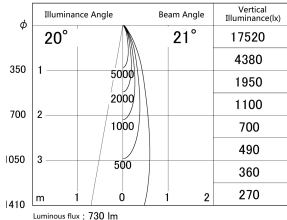

Item no. DD161-0820MB9030

Series Name: AMMA Φ80 series Lens type adjustable Antiglare (DD161-AG)

■ Lighting Distribution Curve (cd/1000 lm)

Installation	Recessed mount
Type	High-efficiency antiglare type adjustable downlight
Fixture wattage	7.5W
Beam angle	21deg
Color Temp.	3000K
CRI	Ra>90
Luminous	729 lm
Body	Die-castaluminumalloy
Body finish	N/A
Trim finish	Black
Reflector finish	Mirror
IP Rate	IP20
Light source	COB module
Input Voltage	AC220~240V
Dimming Type	Non-Dimmable
Certificate	CE,CCC
Cut Hole	80mm