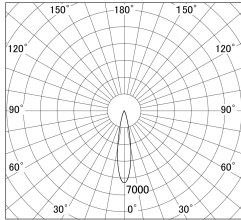

■ Lighting Distribution Curve (cd/1000 lm)