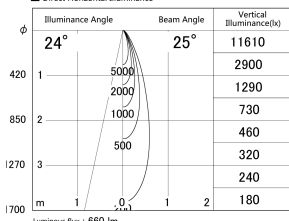

Item no. DD161-0825MB9030

Series Name: AMMA Φ80 series Lens type adjustable Antiglare (DD161-AG)

■ Lighting Distribution Curve (cd/1000 lm)

Installation	Recessed mount
Type	High-efficiency antiglare type adjustable downlight
Fixture wattage	7.5W
Beam angle	25deg
Color Temp.	3000K
CRI	Ra>90
Luminous	661 lm
Body	Die-castaluminumalloy
Body finish	N/A
Trim finish	Black
Reflector finish	Mirror
IP Rate	IP20
Light source	COB module
Input Voltage	AC220~240V
Dimming Type	Non-Dimmable
Certificate	CE,CCC
Cut Hole	80mm