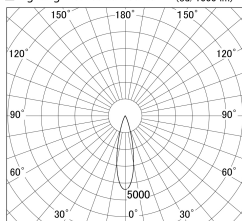

■ Lighting Distribution Curve (cd/1000 lm)