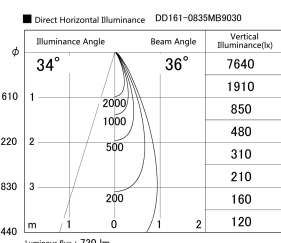

Item no. DD161-0835MB9030

Series Name: AMMA Φ80 series Lens type adjustable Antiglare (DD161-AG)

Installation	Recessed mount
Type	High-efficiency antiglare type adjustable downlight
Fixture wattage	7.5W
Beam angle	36deg
Color Temp.	3000K
CRI	Ra>90
Luminous	728 lm
Body	Die-castaluminumalloy
Body finish	N/A
Trim finish	Black
Reflector finish	Mirror
IP Rate	IP20
Light source	COB module
Input Voltage	AC220~240V
Dimming Type	Non-Dimmable
Certificate	CE,CCC
Cut Hole	80mm