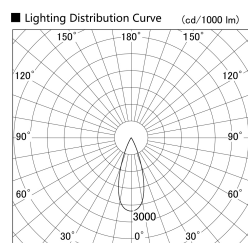

Item no. DD161-0835MB9030

Series Name: AMMA Φ80 series Lens type adjustable Antiglare (DD161-AG)

Installation	Recessed mount
Type	High-efficiency antiglare type adjustable downlight
Fixture wattage	7.5W
Beam angle	36deg
Color Temp.	3000K
CRI	Ra>90
Luminous	728 lm
Body	Die-castaluminumalloy
Body finish	N/A
Trim finish	Black
Reflector finish	Mirror
IP Rate	IP20
Light source	COB module
Input Voltage	AC220~240V
Dimming Type	Non-Dimmable
Certificate	CE,CCC
Cut Hole	80mm