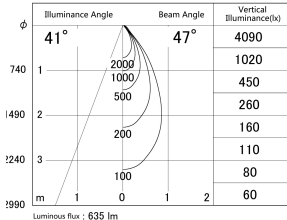

Item no. DD161-0845MB9030

Series Name: AMMA Φ80 series Lens type adjustable Antiglare (DD161-AG)

■ Lighting Distribution Curve (cd/1000 lm)

Installation	Recessed mount
Type	High-efficiency antiglare type adjustable downlight
Fixture wattage	7.5W
Beam angle	47deg
Color Temp.	3000K
CRI	Ra>90
Luminous	634 lm
Body	Die-castaluminumalloy
Body finish	N/A
Trim finish	Black
Reflector finish	Mirror
IP Rate	IP20
Light source	COB module
Input Voltage	AC220~240V
Dimming Type	Non-Dimmable
Certificate	CE,CCC
Cut Hole	80mm