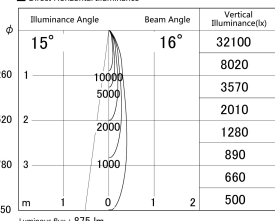

Item no. DD161-1015MB9030

Series Name: AMMA Φ80 series Lens type adjustable Antiglare (DD161-AG)

■ Lighting Distribution Curve (cd/1000 lm)

Installation	Recessed mount
Type	High-efficiency antiglare type adjustable downlight
Fixture wattage	10.5W
Beam angle	16deg
Color Temp.	3000K
CRI	Ra>90
Luminous	876 lm
Body	Die-castaluminumalloy
Body finish	N/A
Trim finish	Black
Reflector finish	Mirror
IP Rate	IP20
Light source	COB module
Input Voltage	AC220~240V
Dimming Type	Non-Dimmable
Certificate	CE,CCC
Cut Hole	80mm