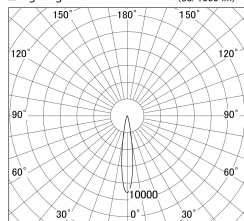

■ Lighting Distribution Curve (cd/1000 lm)