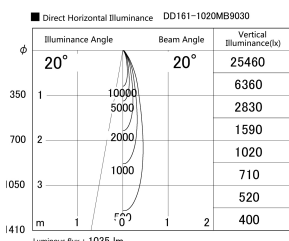

Item no. DD161-1020MB9030

Series Name: AMMA Φ80 series Lens type adjustable Antiglare (DD161-AG)

Installation	Recessed mount
Type	High-efficiency antiglare type adjustable downlight
Fixture wattage	10.5W
Beam angle	20deg
Color Temp.	3000K
CRI	Ra>90
Luminous	1037 lm
Body	Die-castaluminumalloy
Body finish	N/A
Trim finish	Black
Reflector finish	Mirror
IP Rate	IP20
Light source	COB module
Input Voltage	AC220~240V
Dimming Type	Non-Dimmable
Certificate	CE,CCC
Cut Hole	80mm