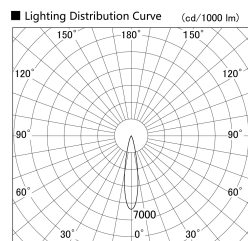

Item no. DD161-1020MB9030

Series Name: AMMA Φ80 series Lens type adjustable Antiglare (DD161-AG)

Installation	Recessed mount
Type	High-efficiency antiglare type adjustable downlight
Fixture wattage	10.5W
Beam angle	20deg
Color Temp.	3000K
CRI	Ra>90
Luminous	1037 lm
Body	Die-castaluminumalloy
Body finish	N/A
Trim finish	Black
Reflector finish	Mirror
IP Rate	IP20
Light source	COB module
Input Voltage	AC220~240V
Dimming Type	Non-Dimmable
Certificate	CE,CCC
Cut Hole	80mm