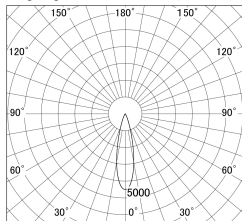

■ Lighting Distribution Curve (cd/1000 lm)