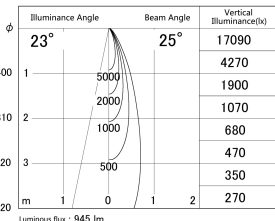

Item no. DD161-1025MB9030

Series Name: AMMA Φ80 series Lens type adjustable Antiglare (DD161-AG)

■ Lighting Distribution Curve (cd/1000 lm)

Installation	Recessed mount
Type	High-efficiency antiglare type adjustable downlight
Fixture wattage	10.5W
Beam angle	25deg
Color Temp.	3000K
CRI	Ra>90
Luminous	947 lm
Body	Die-castaluminumalloy
Body finish	N/A
Trim finish	Black
Reflector finish	Mirror
IP Rate	IP20
Light source	COB module
Input Voltage	AC220~240V
Dimming Type	Non-Dimmable
Certificate	CE,CCC
Cut Hole	80mm