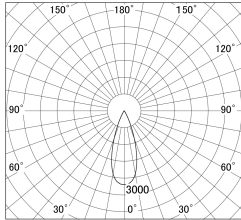

■ Lighting Distribution Curve (cd/1000 lm)