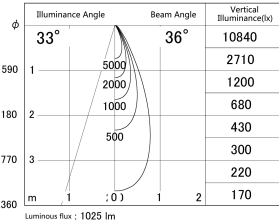

Item no. DD161-1035MB9030

Series Name: AMMA Φ80 series Lens type adjustable Antiglare (DD161-AG)

■ Lighting Distribution Curve (cd/1000 lm)

Installation	Recessed mount
Type	High-efficiency antiglare type adjustable downlight
Fixture wattage	10.5W
Beam angle	36deg
Color Temp.	3000K
CRI	Ra>90
Luminous	1023 lm
Body	Die-castaluminumalloy
Body finish	N/A
Trim finish	Black
Reflector finish	Mirror
IP Rate	IP20
Light source	COB module
Input Voltage	AC220~240V
Dimming Type	Non-Dimmable
Certificate	CE,CCC
Cut Hole	80mm