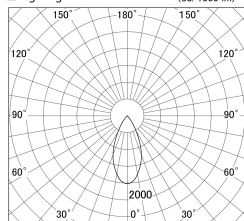

■ Lighting Distribution Curve (cd/1000 lm)