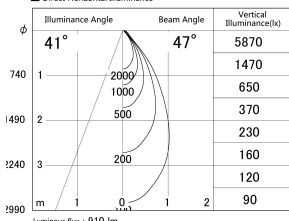

Item no. DD161-1045MB9030

Series Name: AMMA Φ80 series Lens type adjustable Antiglare (DD161-AG)

■ Lighting Distribution Curve (cd/1000 lm)

Installation	Recessed mount
Type	High-efficiency antiglare type adjustable downlight
Fixture wattage	10.5W
Beam angle	47deg
Color Temp.	3000K
CRI	Ra>90
Luminous	909 lm
Body	Die-castaluminumalloy
Body finish	N/A
Trim finish	Black
Reflector finish	Mirror
IP Rate	IP20
Light source	COB module
Input Voltage	AC220~240V
Dimming Type	Non-Dimmable
Certificate	CE,CCC
Cut Hole	80mm