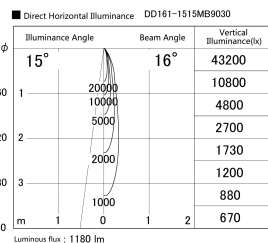

Item no. DD161-1515MB9030

Series Name: AMMA Φ80 series Lens type adjustable Antiglare (DD161-AG)

| | |
|------------------|---|
| Installation | Recessed mount |
| Type | High-efficiency antiglare type adjustable downlight |
| Fixture wattage | 14W |
| Beam angle | 16deg |
| Color Temp. | 3000K |
| CRI | Ra>90 |
| Luminous | 1179 lm |
| Body | Die-cast aluminum alloy |
| Body finish | N/A |
| Trim finish | Black |
| Reflector finish | Mirror |
| IP Rate | IP20 |
| Light source | COB module |
| Input Voltage | AC220~240V |
| Dimming Type | Non-Dimmable |
| Certificate | CE,CCC |
| Cut Hole | 80mm |