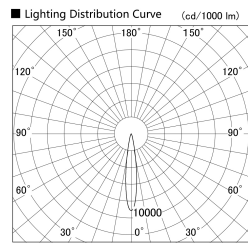

Item no. DD161-1515MB9030

Series Name: AMMA Φ80 series Lens type adjustable Antiglare (DD161-AG)

| | |
|------------------|---|
| Installation | Recessed mount |
| Type | High-efficiency antiglare type adjustable downlight |
| Fixture wattage | 14W |
| Beam angle | 16deg |
| Color Temp. | 3000K |
| CRI | Ra>90 |
| Luminous | 1179 lm |
| Body | Die-cast aluminum alloy |
| Body finish | N/A |
| Trim finish | Black |
| Reflector finish | Mirror |
| IP Rate | IP20 |
| Light source | COB module |
| Input Voltage | AC220~240V |
| Dimming Type | Non-Dimmable |
| Certificate | CE,CCC |
| Cut Hole | 80mm |