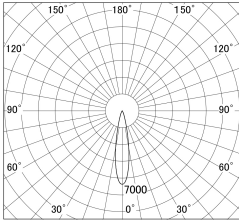

■ Lighting Distribution Curve (cd/1000 lm)