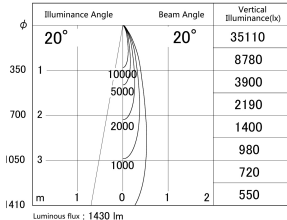

Item no. DD161-1520MB9030

Series Name: AMMA Φ80 series Lens type adjustable Antiglare (DD161-AG)

■ Lighting Distribution Curve (cd/1000 lm)

Installation	Recessed mount
Type	High-efficiency antiglare type adjustable downlight
Fixture wattage	14W
Beam angle	20deg
Color Temp.	3000K
CRI	Ra>90
Luminous	1430 lm
Body	Die-castaluminumalloy
Body finish	N/A
Trim finish	Black
Reflector finish	Mirror
IP Rate	IP20
Light source	COB module
Input Voltage	AC220~240V
Dimming Type	Non-Dimmable
Certificate	CE,CCC
Cut Hole	80mm