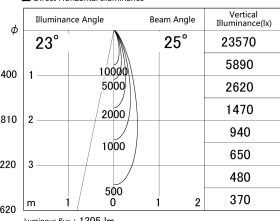

Item no. DD161-1525MB9030

Series Name: AMMA Φ80 series Lens type adjustable Antiglare (DD161-AG)

■ Lighting Distribution Curve (cd/1000 lm)

Installation	Recessed mount
Type	High-efficiency antiglare type adjustable downlight
Fixture wattage	14W
Beam angle	25deg
Color Temp.	3000K
CRI	Ra>90
Luminous	1306 lm
Body	Die-castaluminumalloy
Body finish	N/A
Trim finish	Black
Reflector finish	Mirror
IP Rate	IP20
Light source	COB module
Input Voltage	AC220~240V
Dimming Type	Non-Dimmable
Certificate	CE,CCC
Cut Hole	80mm