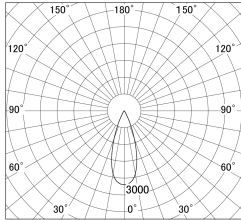

■ Lighting Distribution Curve (cd/1000 lm)