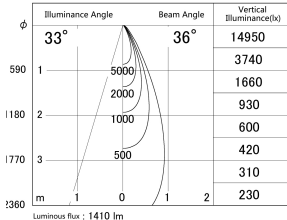

Item no. DD161-1535MB9030

Series Name: AMMA Φ80 series Lens type adjustable Antiglare (DD161-AG)

■ Lighting Distribution Curve (cd/1000 lm)

Installation	Recessed mount
Type	High-efficiency antiglare type adjustable downlight
Fixture wattage	14W
Beam angle	36deg
Color Temp.	3000K
CRI	Ra>90
Luminous	1411 lm
Body	Die-castaluminumalloy
Body finish	N/A
Trim finish	Black
Reflector finish	Mirror
IP Rate	IP20
Light source	COB module
Input Voltage	AC220~240V
Dimming Type	Non-Dimmable
Certificate	CE,CCC
Cut Hole	80mm