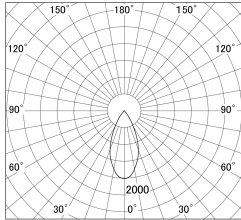

■ Lighting Distribution Curve (cd/1000 lm)