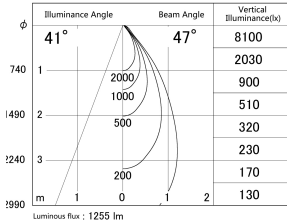

Item no. DD161-1545MB9030

Series Name: AMMA Φ80 series Lens type adjustable Antiglare (DD161-AG)

■ Lighting Distribution Curve (cd/1000 lm)

Installation	Recessed mount
Type	High-efficiency antiglare type adjustable downlight
Fixture wattage	14W
Beam angle	47deg
Color Temp.	3000K
CRI	Ra>90
Luminous	1254 lm
Body	Die-castaluminumalloy
Body finish	N/A
Trim finish	Black
Reflector finish	Mirror
IP Rate	IP20
Light source	COB module
Input Voltage	AC220~240V
Dimming Type	Non-Dimmable
Certificate	CE,CCC
Cut Hole	80mm