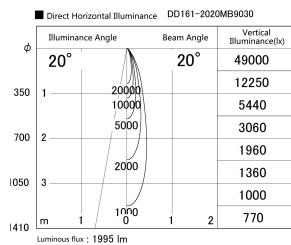

Item no. DD161-2020MB9030

Series Name: AMMA Φ80 series Lens type adjustable Antiglare (DD161-AG)

Installation	Recessed mount
Type	High-efficiency antiglare type adjustable downlight
Fixture wattage	21W
Beam angle	20deg
Color Temp.	3000K
CRI	Ra>90
Luminous	1996 lm
Body	Die-castaluminumalloy
Body finish	N/A
Trim finish	Black
Reflector finish	Mirror
IP Rate	IP20
Light source	COB module
Input Voltage	AC220~240V
Dimming Type	Non-Dimmable
Certificate	CE,CCC
Cut Hole	80mm