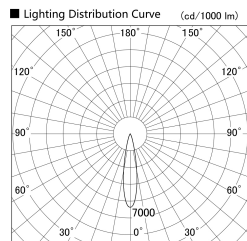

Item no. DD161-2020MB9030

Series Name: AMMA Φ80 series Lens type adjustable Antiglare (DD161-AG)

Installation	Recessed mount
Type	High-efficiency antiglare type adjustable downlight
Fixture wattage	21W
Beam angle	20deg
Color Temp.	3000K
CRI	Ra>90
Luminous	1996 lm
Body	Die-castaluminumalloy
Body finish	N/A
Trim finish	Black
Reflector finish	Mirror
IP Rate	IP20
Light source	COB module
Input Voltage	AC220~240V
Dimming Type	Non-Dimmable
Certificate	CE,CCC
Cut Hole	80mm