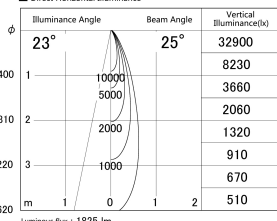

Item no. DD161-2025MB9030

Series Name: AMMA Φ80 series Lens type adjustable Antiglare (DD161-AG)

■ Lighting Distribution Curve (cd/1000 lm)

Installation	Recessed mount
Type	High-efficiency antiglare type adjustable downlight
Fixture wattage	21W
Beam angle	25deg
Color Temp.	3000K
CRI	Ra>90
Luminous	1823 lm
Body	Die-cast aluminum alloy
Body finish	N/A
Trim finish	Black
Reflector finish	Mirror
IP Rate	IP20
Light source	COB module
Input Voltage	AC220~240V
Dimming Type	Non-Dimmable
Certificate	CE,CCC
Cut Hole	80mm