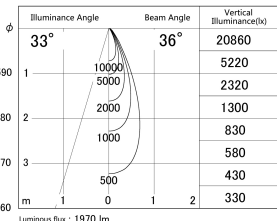

Item no. DD161-2035MB9030

Series Name: AMMA Φ80 series Lens type adjustable Antiglare (DD161-AG)

■ Lighting Distribution Curve (cd/1000 lm)

Installation	Recessed mount
Type	High-efficiency antiglare type adjustable downlight
Fixture wattage	21W
Beam angle	36deg
Color Temp.	3000K
CRI	Ra>90
Luminous	1969 lm
Body	Die-castaluminumalloy
Body finish	N/A
Trim finish	Black
Reflector finish	Mirror
IP Rate	IP20
Light source	COB module
Input Voltage	AC220~240V
Dimming Type	Non-Dimmable
Certificate	CE,CCC
Cut Hole	80mm