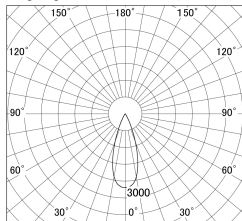

■ Lighting Distribution Curve (cd/1000 lm)