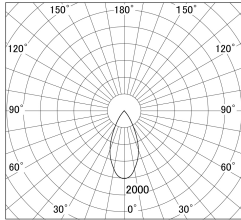

■ Lighting Distribution Curve (cd/1000 lm)