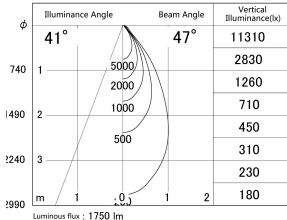

Item no. DD161-2045MB9030

Series Name: AMMA Φ80 series Lens type adjustable Antiglare (DD161-AG)

■ Lighting Distribution Curve (cd/1000 lm)

Installation	Recessed mount
Type	High-efficiency antiglare type adjustable downlight
Fixture wattage	21W
Beam angle	47deg
Color Temp.	3000K
CRI	Ra>90
Luminous	1750 lm
Body	Die-castaluminumalloy
Body finish	N/A
Trim finish	Black
Reflector finish	Mirror
IP Rate	IP20
Light source	COB module
Input Voltage	AC220~240V
Dimming Type	Non-Dimmable
Certificate	CE,CCC
Cut Hole	80mm