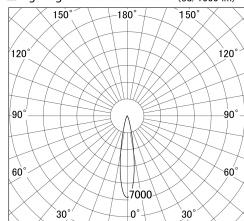

■ Lighting Distribution Curve (cd/1000 lm)