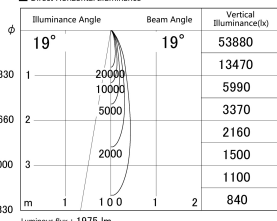

Item no. DD161-2520MB9030

Series Name: AMMA Φ80 series Lens type adjustable Antiglare (DD161-AG)

■ Lighting Distribution Curve (cd/1000 lm)

Installation	Recessed mount
Type	High-efficiency antiglare type adjustable downlight
Fixture wattage	24W
Beam angle	19deg
Color Temp.	3000K
CRI	Ra>90
Luminous	1975 lm
Body	Die-cast aluminum alloy
Body finish	N/A
Trim finish	Black
Reflector finish	Mirror
IP Rate	IP20
Light source	COB module
Input Voltage	AC220~240V
Dimming Type	Non-Dimmable
Certificate	CE,CCC
Cut Hole	80mm