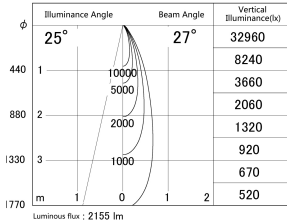

Item no. DD161-2525MB9030

Series Name: AMMA Φ80 series Lens type adjustable Antiglare (DD161-AG)

■ Lighting Distribution Curve (cd/1000 lm)

Installation	Recessed mount
Type	High-efficiency antiglare type adjustable downlight
Fixture wattage	24W
Beam angle	27deg
Color Temp.	3000K
CRI	Ra>90
Luminous	2156 lm
Body	Die-castaluminumalloy
Body finish	N/A
Trim finish	Black
Reflector finish	Mirror
IP Rate	IP20
Light source	COB module
Input Voltage	AC220~240V
Dimming Type	Non-Dimmable
Certificate	CE,CCC
Cut Hole	80mm