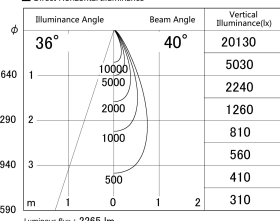

Item no. DD161-2540MB9030

Series Name: AMMA Φ80 series Lens type adjustable Antiglare (DD161-AG)

■ Lighting Distribution Curve (cd/1000 lm)

Installation	Recessed mount
Type	High-efficiency antiglare type adjustable downlight
Fixture wattage	24W
Beam angle	40deg
Color Temp.	3000K
CRI	Ra>90
Luminous	2266 lm
Body	Die-castaluminumalloy
Body finish	N/A
Trim finish	Black
Reflector finish	Mirror
IP Rate	IP20
Light source	COB module
Input Voltage	AC220~240V
Dimming Type	Non-Dimmable
Certificate	CE,CCC
Cut Hole	80mm