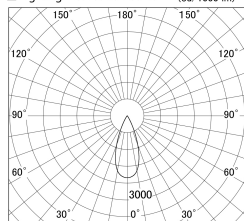

■ Lighting Distribution Curve (cd/1000 lm)