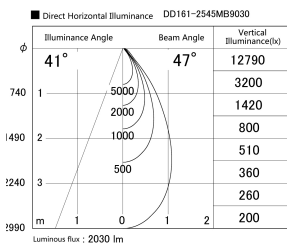

Item no. DD161-2545MB9030

Series Name: AMMA Φ80 series Lens type adjustable Antiglare (DD161-AG)

Installation	Recessed mount
Type	High-efficiency antiglare type adjustable downlight
Fixture wattage	24W
Beam angle	47deg
Color Temp.	3000K
CRI	Ra>90
Luminous	2032 lm
Body	Die-castaluminumalloy
Body finish	N/A
Trim finish	Black
Reflector finish	Mirror
IP Rate	IP20
Light source	COB module
Input Voltage	AC220~240V
Dimming Type	Non-Dimmable
Certificate	CE,CCC
Cut Hole	80mm