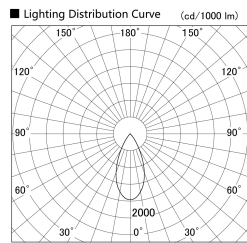

Item no. DD161-2545MB9030

Series Name: AMMA Φ80 series Lens type adjustable Antiglare (DD161-AG)

Installation	Recessed mount
Type	High-efficiency antiglare type adjustable downlight
Fixture wattage	24W
Beam angle	47deg
Color Temp.	3000K
CRI	Ra>90
Luminous	2032 lm
Body	Die-castaluminumalloy
Body finish	N/A
Trim finish	Black
Reflector finish	Mirror
IP Rate	IP20
Light source	COB module
Input Voltage	AC220~240V
Dimming Type	Non-Dimmable
Certificate	CE,CCC
Cut Hole	80mm