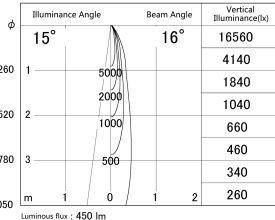

Item no. DD161-0515MB9035

Series Name: AMMA Φ80 series Lens type adjustable Antiglare (DD161-AG)

■ Lighting Distribution Curve (cd/1000 lm)

Installation	Recessed mount
Type	High-efficiency antiglare type adjustable downlight
Fixture wattage	5W
Beam angle	16deg
Color Temp.	3500K
CRI	Ra>90
Luminous	452 lm
Body	Die-cast aluminum alloy
Body finish	N/A
Trim finish	Black
Reflector finish	Mirror
IP Rate	IP20
Light source	COB module
Input Voltage	AC220~240V
Dimming Type	Non-Dimmable
Certificate	CE,CCC
Cut Hole	80mm