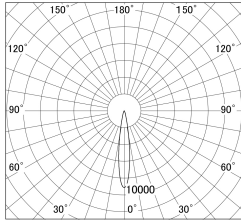

■ Lighting Distribution Curve (cd/1000 lm)