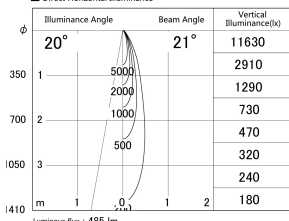

Item no. DD161-0520MB9035

Series Name: AMMA Φ 80 series Lens type adjustable Antiglare (DD161-AG)

■ Lighting Distribution Curve (cd/1000 lm)

Installation	Recessed mount
Type	High-efficiency antiglare type adjustable downlight
Fixture wattage	5W
Beam angle	21deg
Color Temp.	3500K
CRI	Ra>90
Luminous	484 lm
Body	Die-castaluminumalloy
Body finish	N/A
Trim finish	Black
Reflector finish	Mirror
IP Rate	IP20
Light source	COB module
Input Voltage	AC220~240V
Dimming Type	Non-Dimmable
Certificate	CE,CCC
Cut Hole	80mm