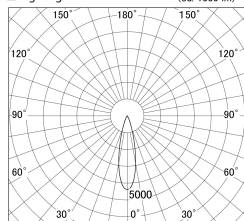

■ Lighting Distribution Curve (cd/1000 lm)