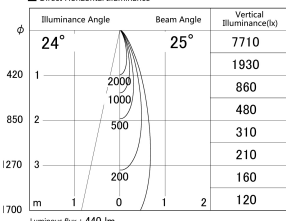

Item no. DD161-0525MB9035

Series Name: AMMA Φ 80 series Lens type adjustable Antiglare (DD161-AG)

■ Lighting Distribution Curve (cd/1000 lm)

Installation	Recessed mount
Type	High-efficiency antiglare type adjustable downlight
Fixture wattage	5W
Beam angle	25deg
Color Temp.	3500K
CRI	Ra>90
Luminous	439 lm
Body	Die-castaluminumalloy
Body finish	N/A
Trim finish	Black
Reflector finish	Mirror
IP Rate	IP20
Light source	COB module
Input Voltage	AC220~240V
Dimming Type	Non-Dimmable
Certificate	CE,CCC
Cut Hole	80mm