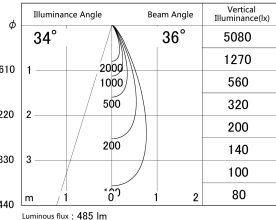

Item no. DD161-0535MB9035

Series Name: AMMA Φ 80 series Lens type adjustable Antiglare (DD161-AG)

■ Lighting Distribution Curve (cd/1000 lm)

Installation	Recessed mount
Type	High-efficiency antiglare type adjustable downlight
Fixture wattage	5W
Beam angle	36deg
Color Temp.	3500K
CRI	Ra>90
Luminous	484 lm
Body	Die-cast aluminum alloy
Body finish	N/A
Trim finish	Black
Reflector finish	Mirror
IP Rate	IP20
Light source	COB module
Input Voltage	AC220~240V
Dimming Type	Non-Dimmable
Certificate	CE,CCC
Cut Hole	80mm