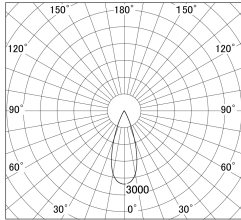

■ Lighting Distribution Curve (cd/1000 lm)