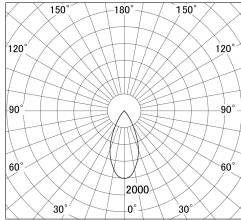

■ Lighting Distribution Curve (cd/1000 lm)