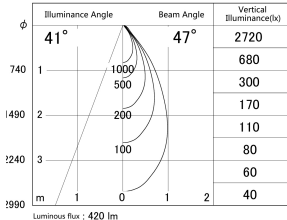

Item no. DD161-0545MB9035

Series Name: AMMA Φ80 series Lens type adjustable Antiglare (DD161-AG)

■ Lighting Distribution Curve (cd/1000 lm)

Installation	Recessed mount
Type	High-efficiency antiglare type adjustable downlight
Fixture wattage	5W
Beam angle	47deg
Color Temp.	3500K
CRI	Ra>90
Luminous	421 lm
Body	Die-castaluminumalloy
Body finish	N/A
Trim finish	Black
Reflector finish	Mirror
IP Rate	IP20
Light source	COB module
Input Voltage	AC220~240V
Dimming Type	Non-Dimmable
Certificate	CE,CCC
Cut Hole	80mm