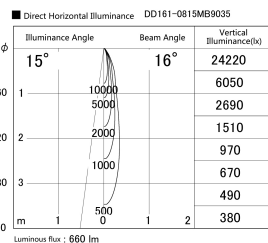

Item no. DD161-0815MB9035

Series Name: AMMA Φ80 series Lens type adjustable Antiglare (DD161-AG)

Installation	Recessed mount
Type	High-efficiency antiglare type adjustable downlight
Fixture wattage	7.5W
Beam angle	16deg
Color Temp.	3500K
CRI	Ra>90
Luminous	661 lm
Body	Die-castaluminumalloy
Body finish	N/A
Trim finish	Black
Reflector finish	Mirror
IP Rate	IP20
Light source	COB module
Input Voltage	AC220~240V
Dimming Type	Non-Dimmable
Certificate	CE,CCC
Cut Hole	80mm