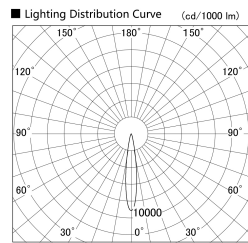

Item no. DD161-0815MB9035

Series Name: AMMA Φ80 series Lens type adjustable Antiglare (DD161-AG)

Installation	Recessed mount
Type	High-efficiency antiglare type adjustable downlight
Fixture wattage	7.5W
Beam angle	16deg
Color Temp.	3500K
CRI	Ra>90
Luminous	661 lm
Body	Die-castaluminumalloy
Body finish	N/A
Trim finish	Black
Reflector finish	Mirror
IP Rate	IP20
Light source	COB module
Input Voltage	AC220~240V
Dimming Type	Non-Dimmable
Certificate	CE,CCC
Cut Hole	80mm